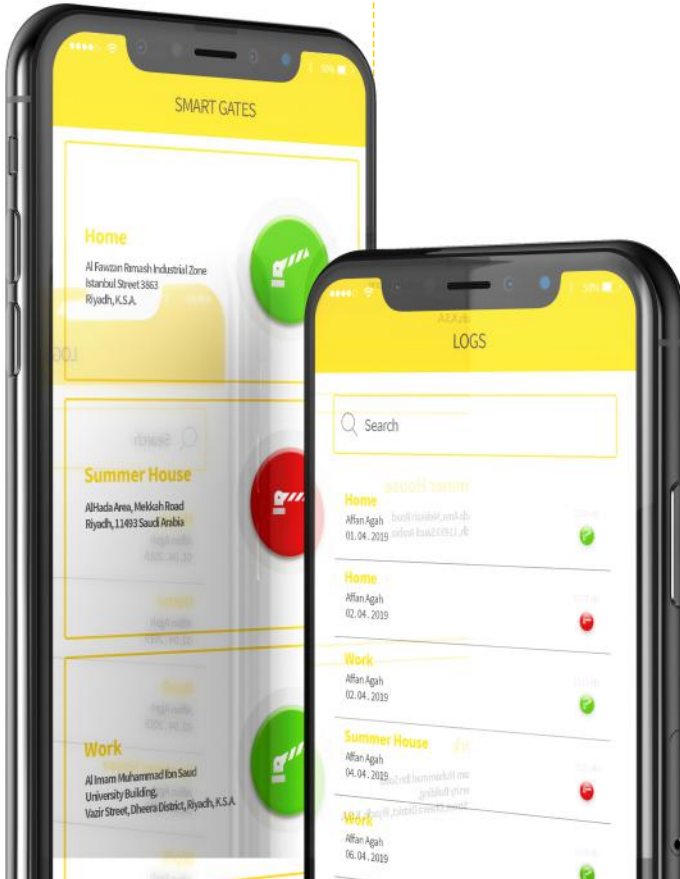

optima[®] cloud

Open Your Gate, Barrier and Door with Your Phone

IOS-Android Devices

(Mobile Phone, Tablet, PC, The free APP is available for all the latest IOS&Android Devices)

**Remote Access,
User Management
Multiplatform, Easy Install**

**Control by SMS, Calling,
Internet, Web Interface, Bluetooth and
Wi-Fi Future**

Download it from
Google play

Available now on the
App Store

TECHNICAL FEATURES

Supply Voltage	85-265 VAC (100 mA)/12-24 VDC
Output Voltage (if needed)	12VDC (Max 2A)-24VDC(Max 1.5A)
Operating temperature range	(-40°C) - (+85°C)
Number of I/O	8 Digital+2 Analog Input- 6 Relay Output (NO-NC,Max.277 VAC-10 A)
Communication Protocols	GSM/ Bluetooth 4.0 Low Energy/Wifi/UART
GMS Features	<ul style="list-style-type: none">•Quad-band: GSM850, GSM900, DCS1800, PCS1900•Support SIM card: 1.8V, 3V•Transmitting power:<ul style="list-style-type: none">• Max. 33dBm (2W) at GSM850 and GSM900• Max. 30dBm (1W) at DCS1800 and PCS1900• Receiving Sensitivity: < -108.5dBm
Bluetooth Features	<ul style="list-style-type: none">•Compliant with Bluetooth v4.2 BR/EDR and BLE specifications•+12 dBm transmitting power•NZIF receiver with -97 dBm sensitivity•Multi-connections in Classic BT and BLE•Simultaneous advertising and scanning
Security of Data	ISO 27001
Availability	High availability with uptime of Four Nines (99.99%)
Monitoring	Instant monitoring by Prtg
Server support	7/24 support
Size	17x12x1.5 cm

Any Device

Anywhere

Anyone

You Stay Secure

High and Last Technology

One Gate Multi-User

One Phone Multi-Gates

System Architecture

Go to cloud.optima.tc

Sign in

Create Site (House,Work etc.)

Create Barrier

Create Mobile User

Integrate mobile user to barrier

Download Optima App

Write your caller mobile number on the APP